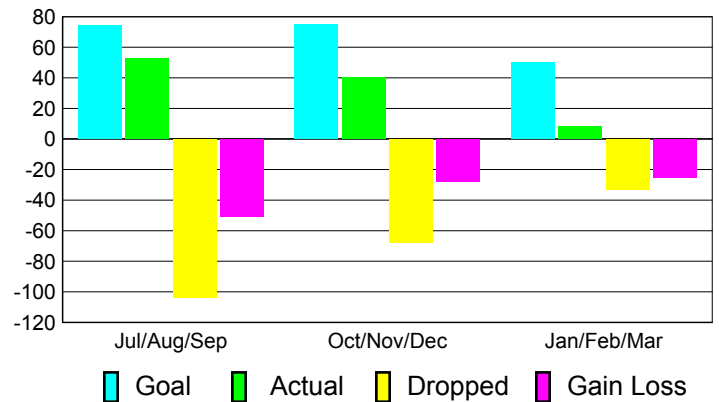

Membership Results 2010-2011

Goal, New, Dropped, Gain/Loss

Comparison of Membership Gain/Loss

Current Year Compared to the Previous Year