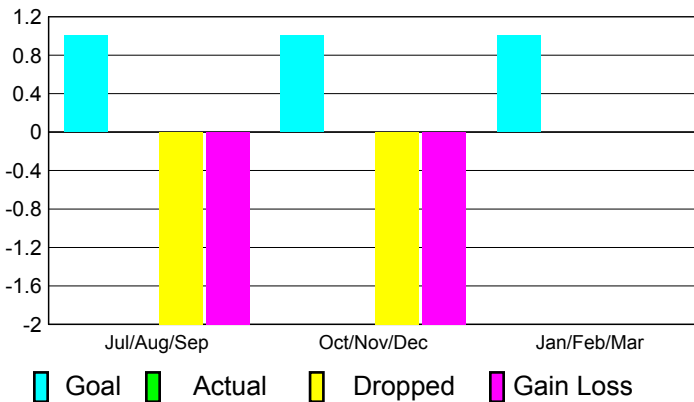

2010-2011 GMT Reports for District (or Undistricted) **District LD 5**

GMT: **Mr. Edisson Karnopp**

Location: **BRAZIL**

GMT CA: **3**

CLUBS

**Club Results
2010-2011**

**Clubs
2009-2010**

Month	New Club Goal	Actual New Clubs	Actual Dropped Clubs	Gain/Loss of Clubs	Gain/Loss of Clubs
Jul/Aug/Sep	1	0	-2	-2	0
Oct/Nov/Dec	1	0	-2	-2	0
Jan/Feb/Mar	1	0	0	0	0
Totals	3	0	-4	-4	0

Club Results 2010-2011

Goal, New, Dropped, Gain/Loss

Comparison of Club Gain/Loss

Current Year Compared to the Previous Year

YTD Status Quo Clubs 2010-2011

Status Quo Clubs Compared to Status Quo Members

MEMBERSHIP